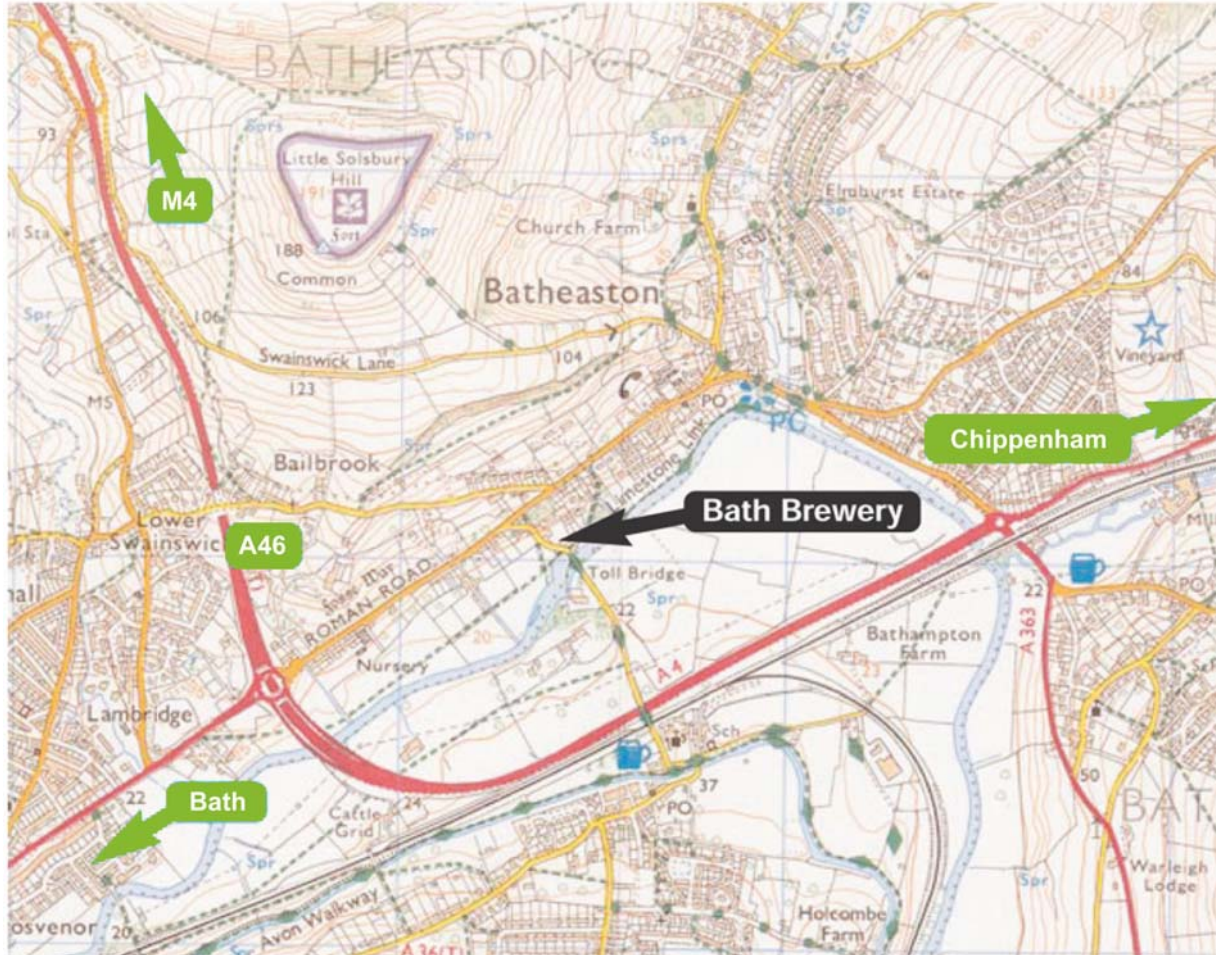

Office Location Map & Directions

By Car

From M4:

Leave at Junction 18 and follow the signs to Bath / A46. After 10 miles, take the slip road off the dual carriageway sign-posted Bath and Warminster. At the roundabout / lights, turn left, signposted Batheaston. After 0.4 miles, turn right, sign-posted Bathampton, Warminster, Toll Bridge (just after the Wagon and Horses pub on the right). We are in Bath Brewery, the large stone building on the left.

From Bath:

Follow signs for Chippenham / A4 to the big roundabout / lights over the A46 / A4 on the outskirts of the city. Follow signs for Batheaston / Local traffic. After 0.4 miles, turn right, sign-posted Bathampton, Warminster, Toll Bridge (just after the Wagon and Horses pub on the right). We are in Bath Brewery, the large stone building on the left.

From Chippenham:

Take A4 sign-posted Bath. Drive through Corsham and Box. At roundabout (just after entering Bathford), turn right, signposted Batheaston. After 0.9 miles (just after pedestrian crossing) turn sharp left signed Bathampton, Warminster, Toll Bridge. We are in Bath Brewery, the large stone building on the left.

From Warminster A36:

Turn first right, 0.4 miles after entering Bathampton, sign-posted Village Centre. Turn right at the T junction into High Street. Drive through the village, over the canal bridge, and follow the road signposted Batheaston and Toll Bridge. Drive over the Toll Bridge (50p). Bath Brewery is the large stone building on the right.